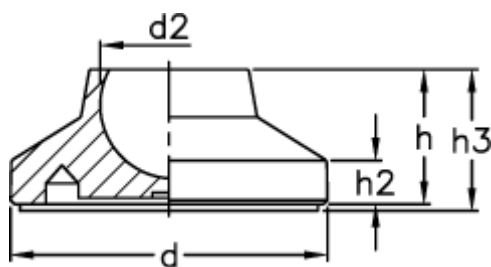

Article number: 2310340223

Description: E+G Base without no-slip disc  
LS.A-32-8,5-AS

## Measures

---

D	= 32
d2	= 8.5
h	= 15
h2	= 5
h3	= 18
Max load (N)	= 7000